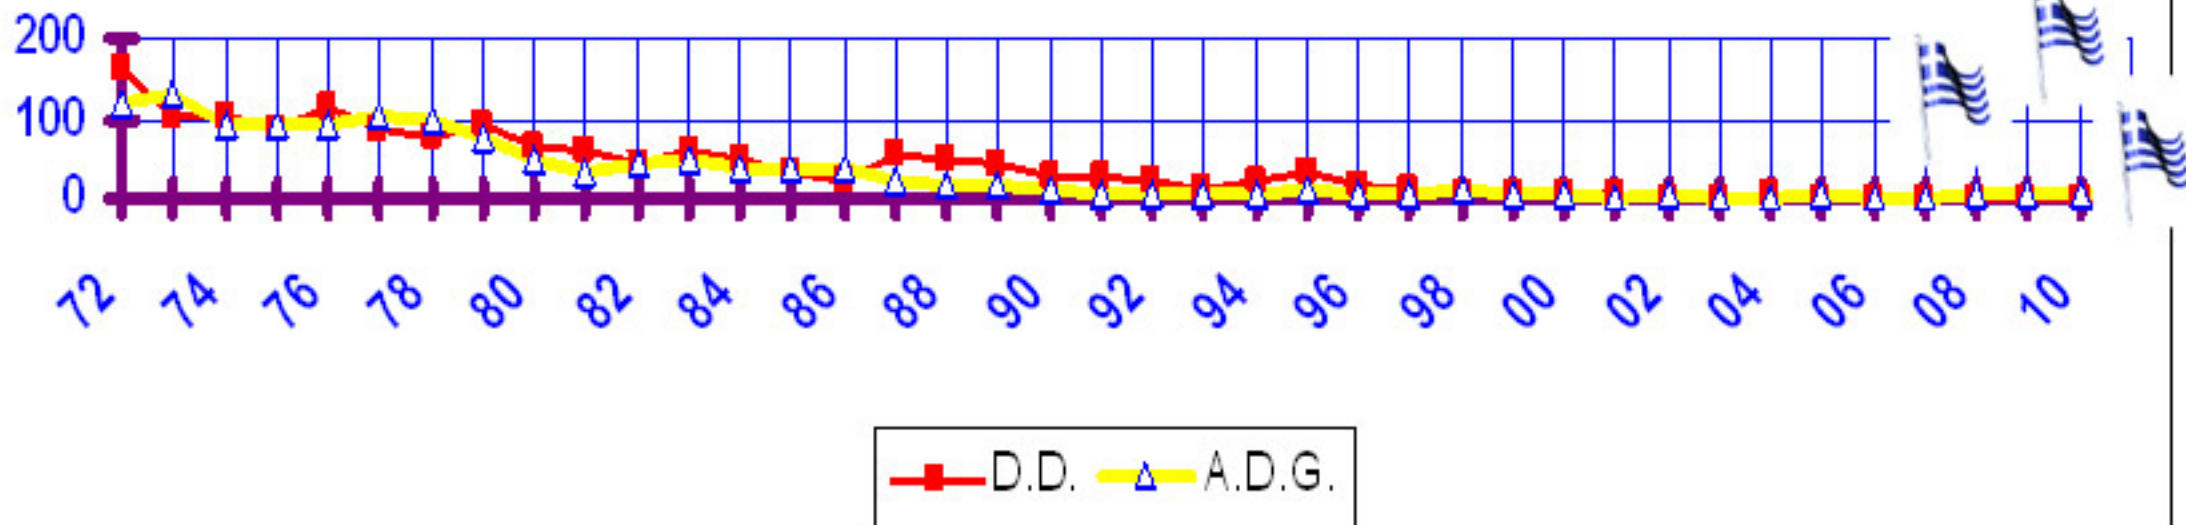

SAFETY

Delphi & Distomon

FREQUENCY RATE (1.000.000h)